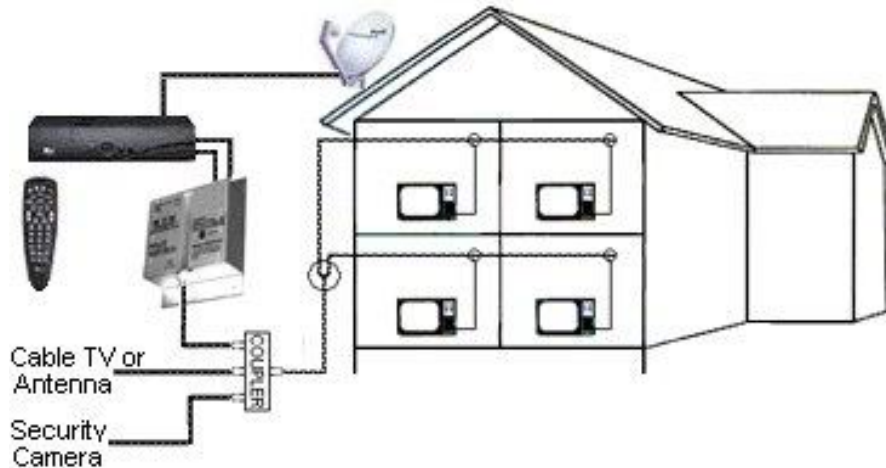

## MM59HOME AGILE MODULATOR

Get satellite television  
in **EVERY** room in the house

Applications are for residential homes where video signals from satellite, security camera, vcr or video disc are distributed throughout the house. The MM59HOME is a non-adjacent frequency agile modulator, where channels are spaced even or uneven in a system line up. The modulator is fully digitally controlled and crystal referenced for high frequency stability. Channel selection is by convenient front panel button. This series is manufactured in NTSC and PAL standards.

- FREQUENCY RANGE: 300-650 MHz, CATV 37-94 & UHF 14-43
- RF-OUTPUT LEVEL: +25 dB/mV
- OUTPUT SIGNAL: nonadjacent, double sideband (not SAW-filtered)
- TV-NORM: NTSC and PAL
- SPURIOUS OUTPUT: -58dB (snd. carrier 18 dB below pix-carrier)
- BROADBAND NOISE: -75 dB with Mixer Network
- FREQUENCY STABILITY: +/-1KHz Crystal referenced
- VIDEO INPUT LEVEL: 1 Vpp, 75 Ohms unbal., neg. sync.
- DIFFERENTIAL PHASE: 2 deg.
- AUDIO INPUT: 0 dBm/600 Ohm
- AUDIO DISTORTION: 1 % at 25 KHz
- POWER: 117 V AC (220-240 V) / 13 W
- ENCLOSURE: 4.5" x 6" x 1.75" (115mm x 152mm x 45mm) anodized aluminum