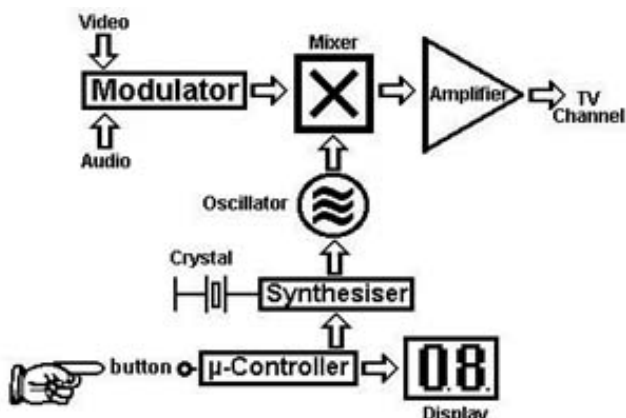

MM59PRO AGILE MODULATOR

The MM59PRO is a non-adjacent frequency agile modulator, where channels are spaced even or uneven in a system line up. The modulator is fully digitally controlled and crystal referenced for high frequency stability. Channel selection is by convenient front panel button.

With this 48 dB/mV high output modulator applications range from Hotels, Motels, Trailer Parks to Warehouses, Factories, Churches, Schools, Game Rooms, Stores and Offices. Show front door, swimming pool, parking, satellite TV, VCR, bulletin boards, computer displays, video, medical imaging or put multiple security cameras on a single coaxial cable. This series is manufactured in NTSC and PAL standards.

- FREQUENCY RANGE: 300-650 MHz, CATV 37-94 & UHF 14-43
- RF-OUTPUT LEVEL: +48 dB/mV
- OUTPUT SIGNAL: nonadjacent, double sideband (not SAW-filtered)
- TV-NORM: NTSC and PAL
- SPURIOUS OUTPUT: -58dB (snd. carrier 18 dB below pix-carrier)
- BROADBAND NOISE: -75 dB with Mixer Network
- FREQUENCY STABILITY: +/-1KHz Crystal referenced
- VIDEO INPUT LEVEL: 1 Vpp, 75 Ohms unbal., neg. sync.
- DIFFERENTIAL PHASE: 2 °
- AUDIO INPUT: 0 dBm/600 Ohm
- AUDIO DISTORTION: 1 % at 25 KHz
- POWER: 117 V AC (220-240 V) / 13 W
- ENCLOSURE: 4.5" x 6" x 1.75" (115mm x 152mm x 45mm) anodized aluminum