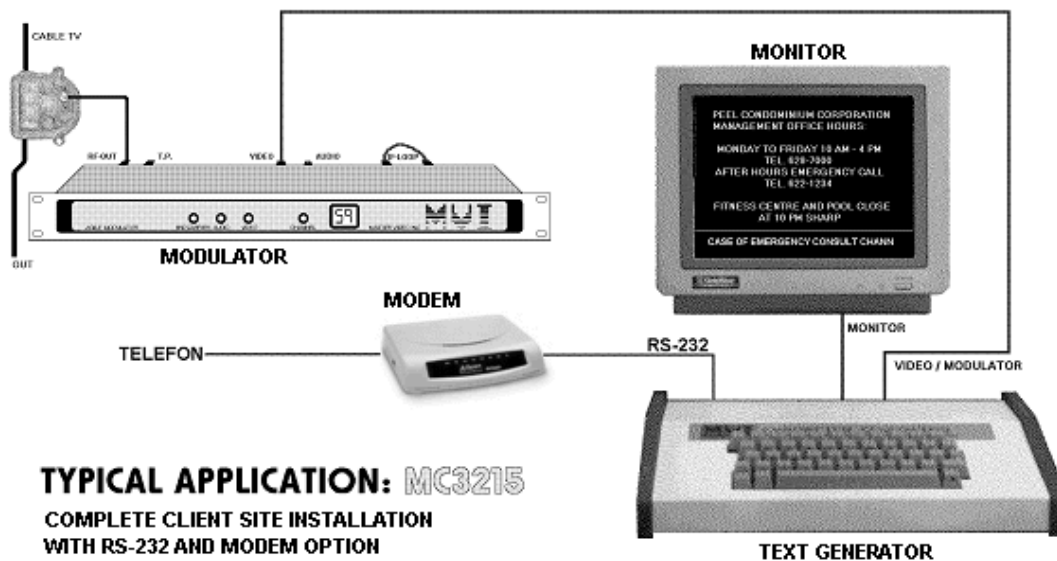

SPECIFICATIONS:

- MODEL: RS-232 Option
- SERIAL DATA INTERFACE: RS-232 Module and Software
- MODEM INTERFACE: RS-232 Module, Software and 56K external Modem
- RS232 PORTSPECIFICATION: No Parity, 8 Bits, 1 Stop Bit
- SUPPORTED BAUD RATES: 300, 1200, 2400, 4800, 9600, 19200, 38400, 57600 * baud
- : (* default)
- CONTROL SOFTWARE: Complete copy of the Character Generator, including display, keyboard mappings, and full functionality
- : display, keyboard mappings, and full functionality
- COMPATIBILITY: Windows 95/98/ME/NT4/2000/XP
- CLIP BOARD FUNCTION: Cut, Copy and Paste

MV
MASTER VIDEO INC
1122 Castlefield Ave., TORONTO, ONT. M6B 1E9
TEL: (416) 785-6565 FAX: (416) 785-6566
WEBSITE: <http://www.mastervideo.ca>

25 years
CATV
MATV
VIDEO
PRODUCTS
CANADA TOLL FREE FAX: 1-800-267-9571
E-mail: sales@mastervideo.ca